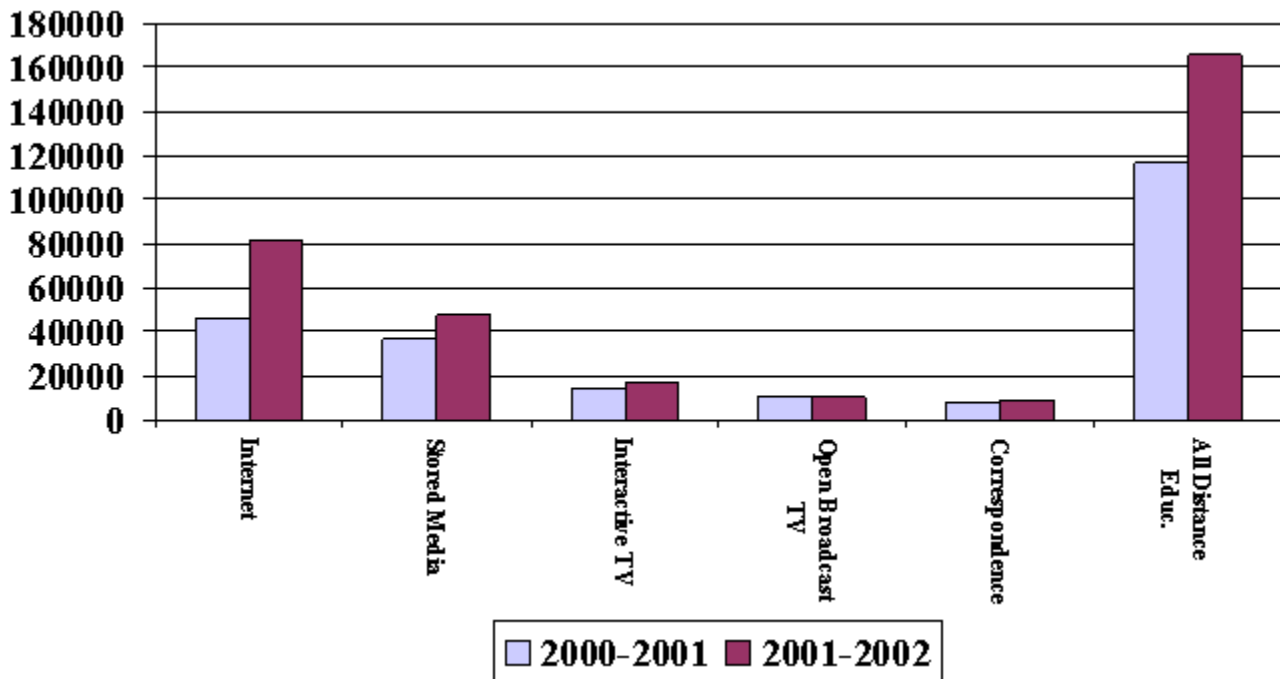

Delivery Mode	2001	2002	Change
Internet	13,332	23,651	+77%
Stored Media	12,232	12,431	+2%
Open Broadcast TV	2,692	3,330	+24%
Correspondence	2,578	2,363	-8%
Interactive TV	1,769	1,691	-4%
All Distance Education	32,603	43,466	+33%

Annual Enrollments

This is the second year that the Illinois Virtual Campus has collected distance education enrollments for the Summer Term. As a result, distance education enrollments are now available for two complete years (2000-01 and 2001-02). Illinois colleges and universities reported a total of **116,549** student course enrollments in distance education during 2000-2001 and **165,698** student course enrollments during 2001-2002. This is a **42%** increase from year to year. Internet course enrollments increased from **46,678** in 2000-2001 to **81,454** in 2001-2002, an increase of **75%**. The graph and the table below show the changes in distance education enrollments from 2000-2001 to 2001-2002 by delivery mode.

Academic Year Enrollments in Distance Education Courses at Illinois Colleges and Universities Years 2000-2001 and 2001-2002

Academic Year Enrollments in Distance Education Courses at Illinois Colleges and Universities Years 2000-2001 and 2001-2002

Delivery Mode	2000-2001	2001-2002	% increase
Internet	46,678	81,454	+75%
Stored Media	36,906	47,864	+30%
Interactive TV	14,095	16,884	+20%
Open Broadcast TV	10,586	10,465	-1%
Correspondence	8,284	9,031	+9%
All Distance Education	116,549	165,698	+42%