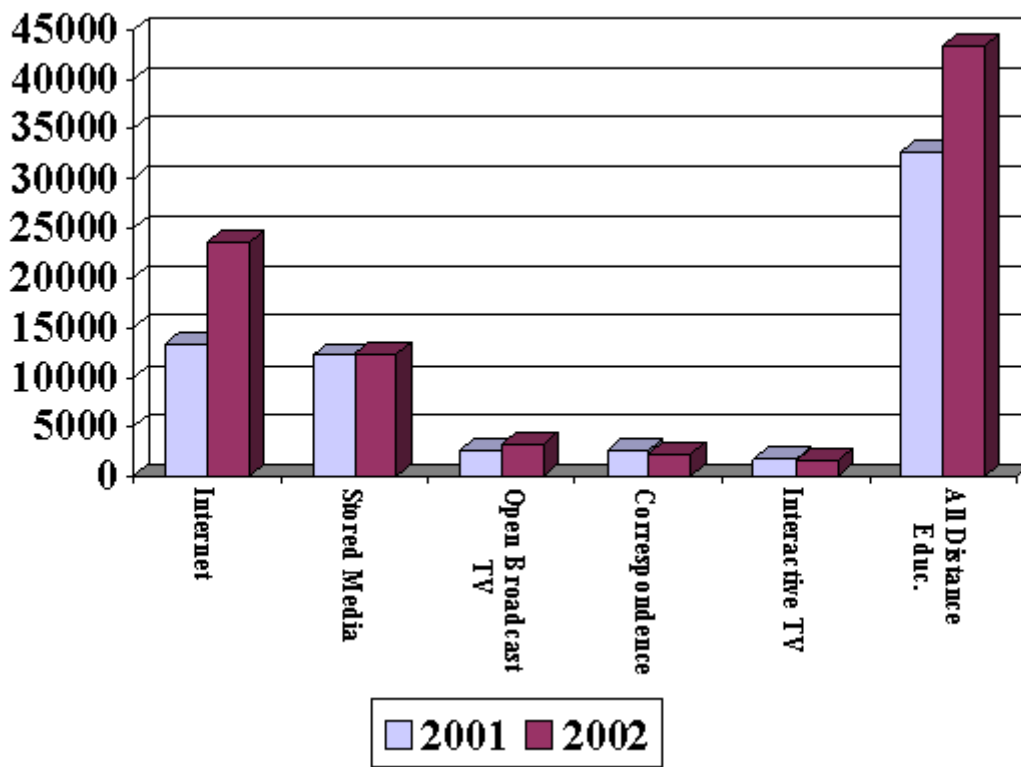

Distance Education Enrollments at Illinois Colleges and Universities Summer Term 2002

A survey completed by the Illinois Virtual Campus shows that distance education enrollments at Illinois colleges and universities continue to increase dramatically due to the rapid increase in Internet courses. During the Summer 2002 term Illinois colleges and universities reported offering **3,279** course sections in all distance education delivery modes that generated **43,466** course enrollments. This is an increase of **33%** from the Summer 2001 term. The institutions reported offering **1,766** Internet courses during the Summer 2002 term that generated **23,651** course enrollments. This is a **77%** increase from the Summer 2001 term. While the Internet and Open Broadcast TV courses had substantial increases in enrollments from the previous Summer Term, the enrollments in Interactive TV and Correspondence courses decreased from a year earlier. The graph and the table below show the changes in distance education enrollments from Summer 2001 to Summer 2002 by delivery mode.

**Summer Term Enrollments
in Distance Education Courses
at Illinois Colleges and Universities
Years 2001 and 2002**

**Summer Term Enrollments
in Distance Education Courses
at Illinois Colleges and Universities
Years 2001 and 2002**