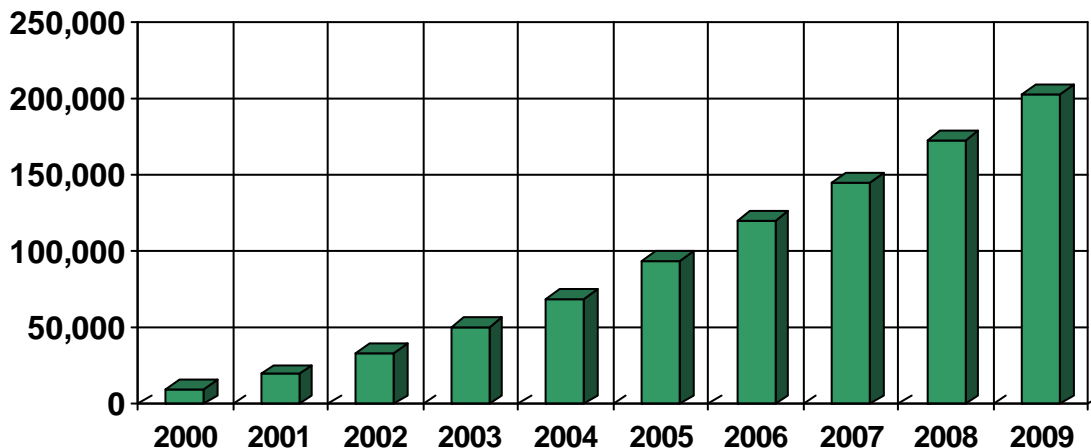

Distance Education Enrollments at Illinois Colleges and Universities

Illinois Virtual Campus

Data for Winter/Spring 2009

Executive Summary

Illinois colleges and universities reported a total of 202,764 enrollments in online courses during the Spring 2009 term. Community colleges reported 71,491 enrollments, public universities reported 21,867, and independent universities reported 109,406 enrollments.

Distance Education Courses and Enrollments

A survey completed by the Illinois Virtual Campus shows that there were **220,188** distance education enrollments in **11,267** distance education courses for the Spring 2009 term. This is a **15%** increase in enrollments from Spring 2008 when there were **192,277** enrollments, but a **2%** decrease in courses when there were **11,501** courses.

Online Courses and Enrollments

Illinois colleges and universities reported offering **9,212** online class sections that generated **202,764** enrollments during the Spring 2009 term. This is a **17%** increase in enrollments from Spring 2008 when there were **173,140** enrollments, but a **1%** decrease in courses when there were **9,305** courses.

Enrollments in Online Courses

This graph shows the online course enrollments reported by Illinois colleges and universities for the Spring terms since Spring 2000.

Enrollments in Online Courses at Illinois Colleges and Universities Spring 2000 to Spring 2009