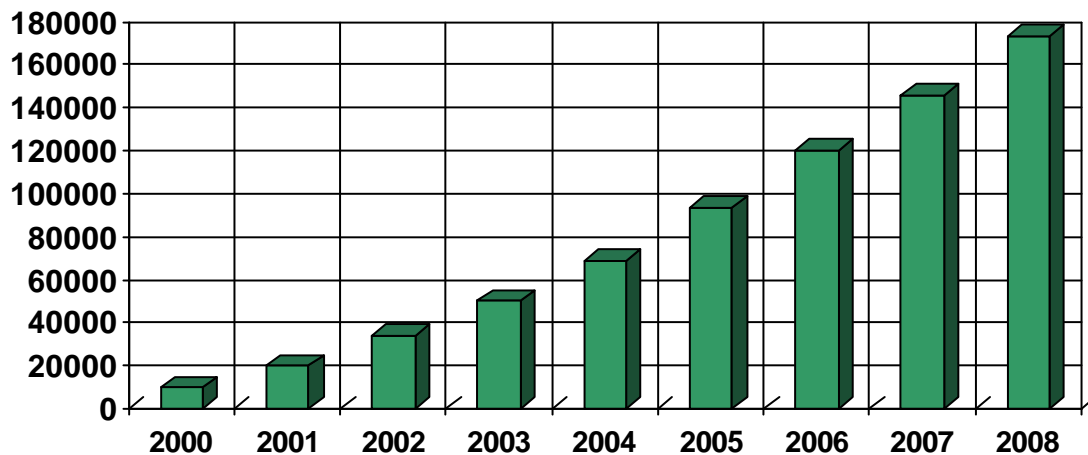

Distance Education Enrollments at Illinois Colleges and Universities

Illinois Virtual Campus

Data for Winter/Spring 2008

Executive Summary

Illinois colleges and universities reported a total of 192,277 enrollments in all distance education delivery modes during the Spring 2008 term.

Distance Education Enrollments

A survey completed by the Illinois Virtual Campus shows that there were **192,277** distance education enrollments in **11,501** distance education courses for the Spring 2008 term. This is a **14%** increase in enrollment from Spring 2007 when there were **10,511** courses and **167,781** enrollments.

Online Course Enrollments

Illinois colleges and universities reported offering **9,305** online class sections that generated **173,140** enrollments during the Spring 2008 term. This is an increase of **1,162** online course sections (**14%**) and **27,400** enrollments (**19%**) from the **8,143** online course sections and **145,740** enrollments reported for the Spring 2007 term.

Enrollments in Online Courses

This graph shows the online course enrollments reported by Illinois colleges and universities for the Spring terms since Spring 2000.

Enrollments in Online Courses at Illinois Colleges and Universities Spring 2000 to Spring 2008