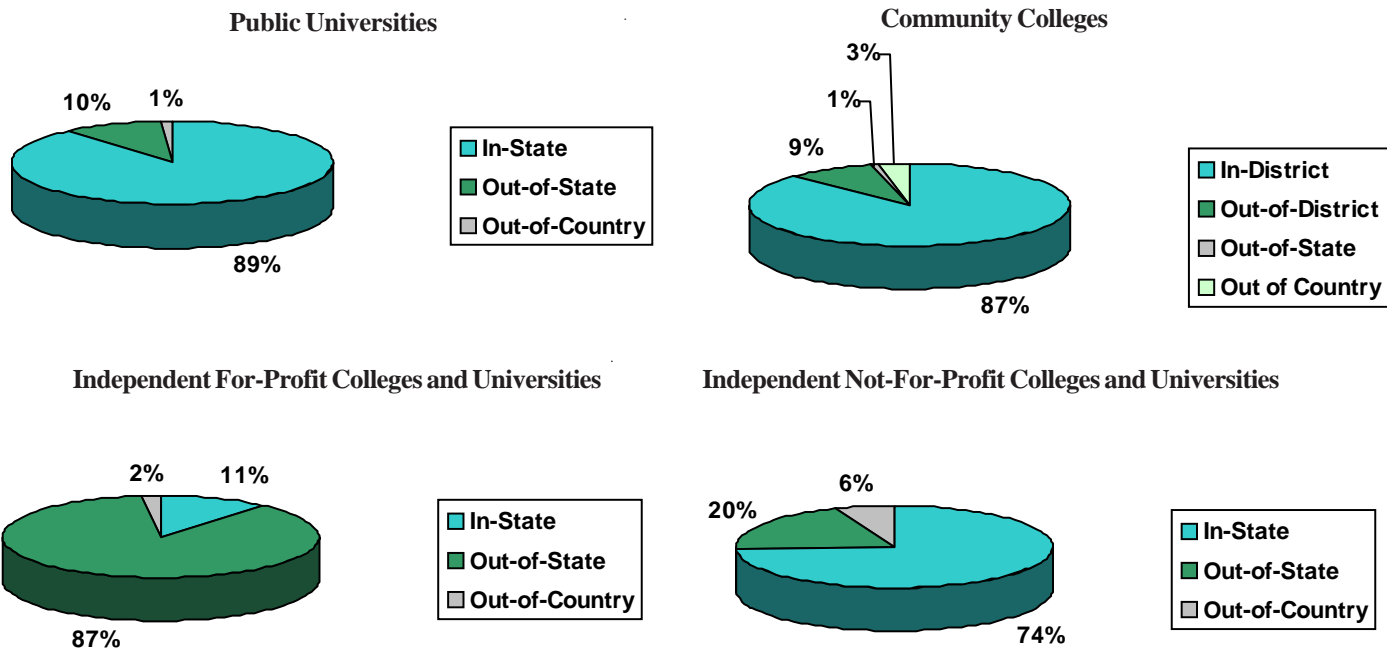

**Online Enrollments
at Illinois Colleges and Universities
by Residency
Spring 2008**

The Illinois Virtual Campus greatly appreciates the cooperative effort of all Illinois colleges and universities and the Illinois Community College Board (ICCB) in submitting the distance education course enrollment data for this report. Distance education enrollment reports for all terms since Fall 1999 can be found on the Illinois Virtual Campus website at <http://www.ivc.illinois.edu> in the Enrollment Report archives.

Appendix

The following tables show several different views of the course enrollments in distance education for the Spring Term 2008.

Table 1	Distance Education Enrollments by Delivery Mode
Table 2	Change in Distance Education Enrollments by Delivery Mode from Spring 2007 to Spring 2008
Table 3	Enrollments in Online and All Distance Education Courses by Sector
Table 4	Distance Education Enrollments by Sector and Delivery Mode
Table 5	Distance Education Enrollments by Delivery Mode - Fall 1999 to Spring 2008
Table 6	Distance Education Enrollments by Institution