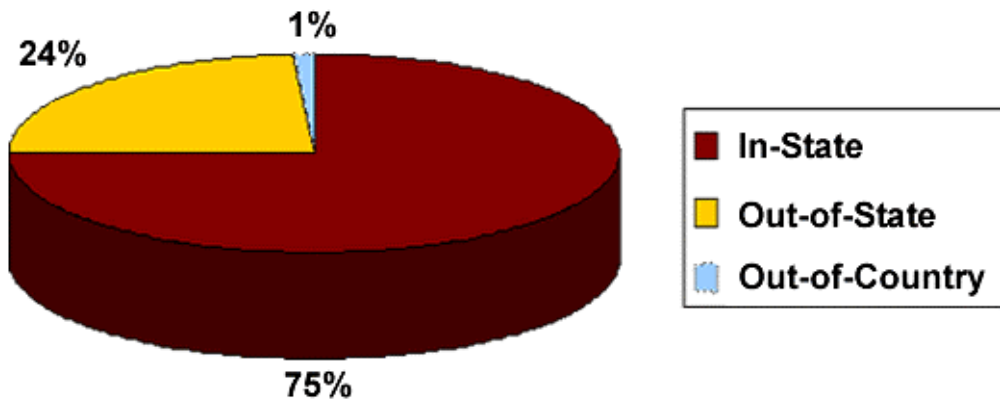

Online Enrollments by Residency

The vast majority of all online course enrollments reported by Illinois colleges and universities were students residing in the state. **In-state** students accounted for **75%** of the online course enrollments, **out-of-state** residents accounted for **24%**, and **out-of-country** residents accounted for **1%**. The residency of students enrolled in online courses varied by sector with community colleges having the highest percentage of Illinois residents (**97%**), followed by the public universities (**83%**), and the independent colleges and universities (**26%**). The graph below shows the distributions of online enrollments at all Illinois colleges and universities by residency.

**Online Enrollments
at Illinois Colleges and Universities
by Residency for Fall Term 2003**

The Illinois Virtual Campus greatly appreciates the cooperative effort of all Illinois colleges and universities in submitting the distance education course enrollment data for this report. The tables below show several different views of the course enrollments in distance education during the Fall Term 2003. Distance education enrollment reports for all terms since Fall 1999 can be found on the Illinois Virtual Campus website at <http://www.ivc.illinois.edu/> in the Publications area.