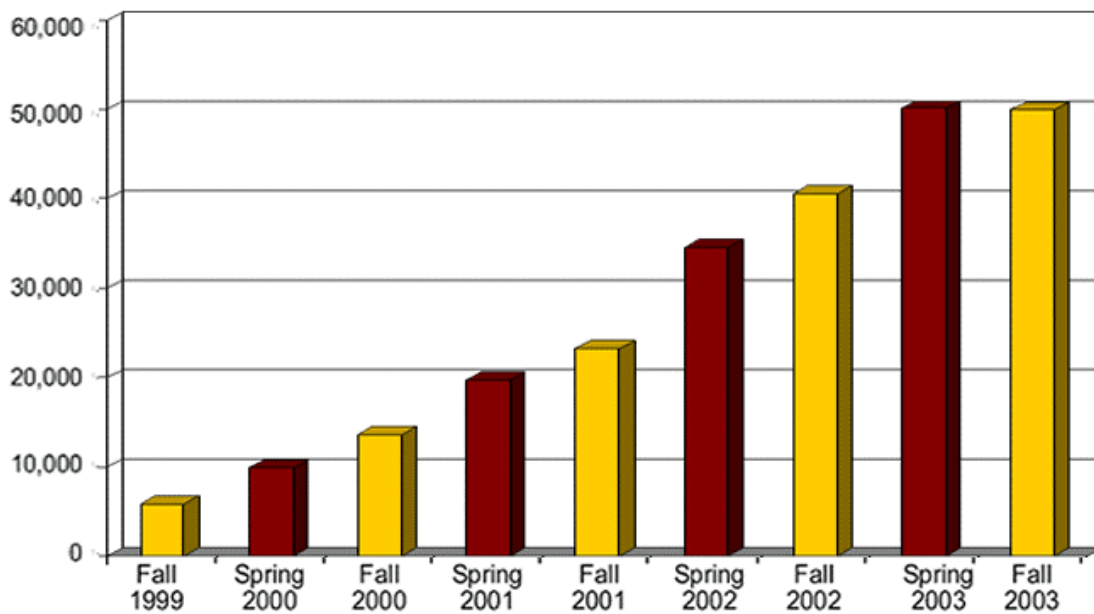

Distance Education Enrollments at Illinois Colleges and Universities Fall Term 2003

Online enrollments at Illinois colleges and universities have leveled off for the first time since Fall 1999 when the Illinois Virtual Campus began collecting distance education enrollment data. Illinois colleges and universities reported offering **3,742** online courses that generated **50,093** student course enrollments during the Fall 2003 term. Although this is an increase of **9,543** course enrollments (**24%**) from the **40,550** online enrollments reported for the previous fall term (Fall 2002), it is virtually no change in enrollments from the **50,125** online enrollments reported during Spring/Winter Term 2003.

The graph below shows the online course enrollments reported by Illinois colleges and universities for the fall and spring/winter terms since fall 1999.

**Enrollments in Internet Courses
at Illinois Colleges and Universities
Fall 1999 to Fall 2003**

Enrollments in All Distance Education Delivery Modes

Illinois colleges and universities reported offering **6,394** course sections in all distance education delivery modes that generated **79,394** enrollments during the Fall 2003 term, an increase of **15%** from the enrollment reported in the Fall 2002 term. This increase in total distance education enrollments was primarily due to the increases in online and interactive TV course enrollments. Online enrollments accounted for **63%** of all distance education enrollments in the Fall 2003 term compared to **59%** of the total enrollments in the Fall 2002 term. Enrollments in stored media, open broadcast TV and correspondence courses all decreased from the previous year. The table below shows the change in distance education enrollments by delivery mode from Fall 2002 to Fall 2003.