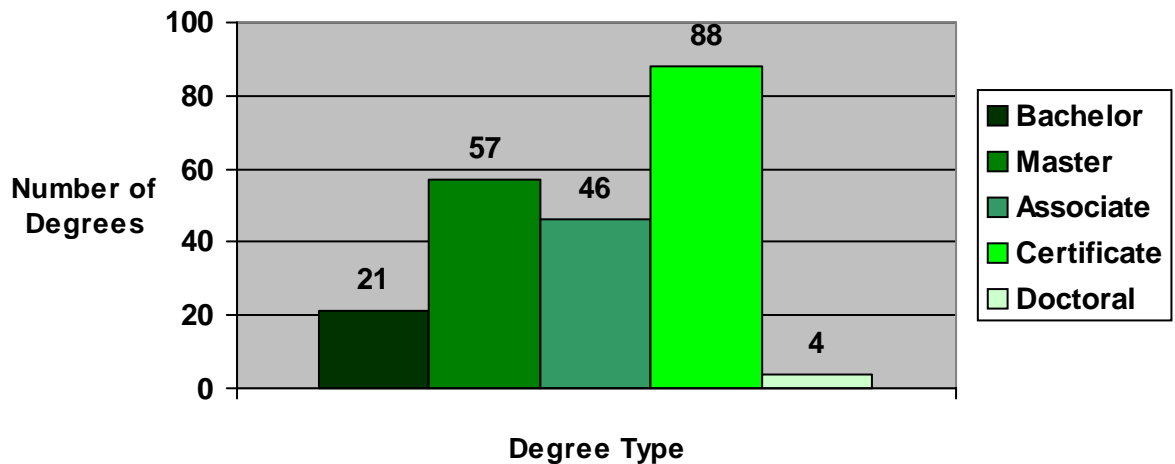

Number of Degrees by Degree Type
Illinois

* Information provided by ClassesUSA