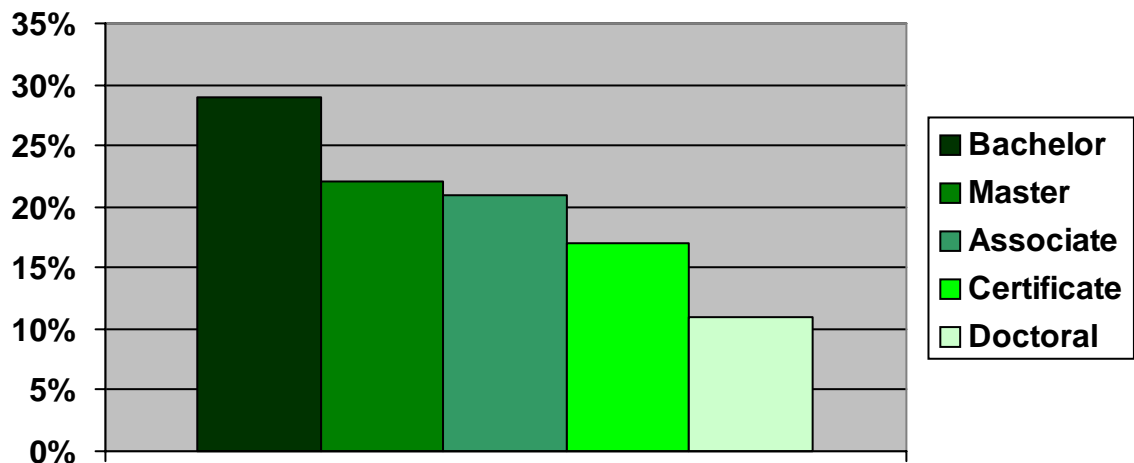

This report was derived from analysis of the Illinois Virtual Campus (IVC) Web site logs. The number of visits to the description of each program in the IVC catalog was compiled by the WebTrends log analysis software. Visits to the description page indicate interest in that program by potential students.

According to ClassesUSA (<http://www.classesusa.com>), a leading online higher education portal, the majority of students looking for online degrees are searching for Bachelor's degrees. The chart below shows the degrees of most interest to ClassesUSA visitors by level.* The IVC (<http://www.ivc.illinois.edu>) lists over 230 online programs including 21 Bachelor's degrees, 57 Master's degrees, 46 Associate's degrees, 88 Certificate programs, and 4 Doctoral degrees.

Degree Types of Most Interest According to ClassesUSA

So how does Illinois compare to other states in the number of degrees offered online? A quick Web analysis found three other states that list online the types of degrees available from colleges and universities within that state. The graphs below and on the following page show comparisons of the numbers and types of degree programs in Illinois, Indiana, Ohio and Oklahoma.