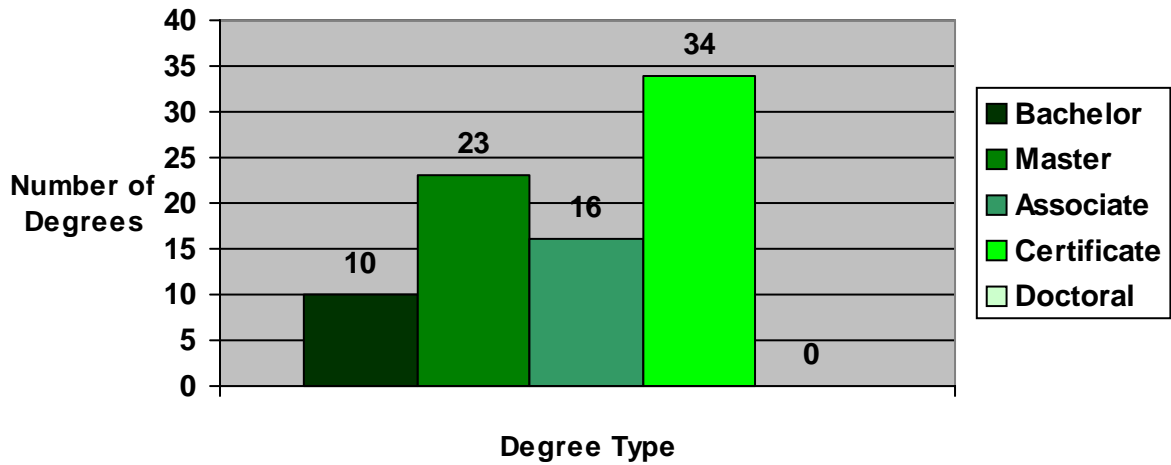

Number of Degrees by Degree Type
Indiana